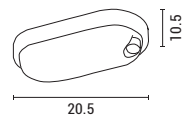

145-20090

White
5202 17 56

Plastic & PP
LED 12W
220-240V IP54
900Lm 4000K

L 205mm
W 105mm
H 54mm
2 Years Warranty

Motion Sensor

145-20400

White
5202 12 10

Plastic
LED 15W
220-240V IP54
1425Lm 4000K

L 222mm
W 95mm
H 104mm
2 Years Warranty

Motion Sensor