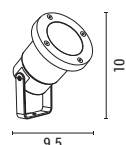

Plastic

GU10 Max 5W
220-240V IP65

H 100mm
D Ø95mm

3 Years Warranty