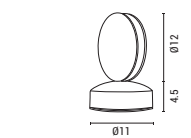

145-20227

White
5202 54 20

Aluminium

LED 8W
220-240V IP65
320Lm 3000K

H 160,5mm
D Ø120mm

2 Years Warranty

OUTLET