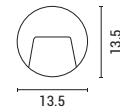

145-52015
Grey
5202 14 55