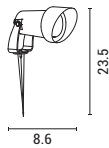

L 110mm
W 110mm
H 125mm

3 Years Warranty

145-82026

Black
5202 12 05

Abs & Glass

GU10 Max 5W
220-240V IP65

H 266mm
D Ø86mm

2 Years Warranty