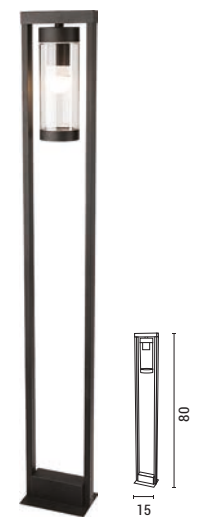

L 130mm
W 706mm
H 290mm

2 Years Warranty

145-20637

Matt Black
5202 66 60

Aluminium

E27 Max 20W
220-240V IP54

H 600mm
D Ø140mm

2 Years Warranty