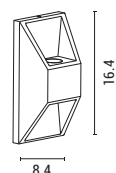

145-20246

Dark Grey
5202 37 45

Aluminium

LED 3.2W
220-240V IP54
160Lm 3000K

L 82mm
W 54.5mm
H 164mm

2 Years Warranty

145-20635

Matt Black
5202 43 70

Aluminium

E27 Max 2x20W
220-240V IP65

L 220mm
W 95mm
H 220mm

2 Years Warranty