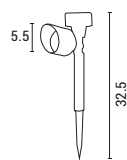

L 55mm
 W 55mm
 H 325mm

2 Years Warranty

PLUS series
145-20853
 Black
 5202 01 35

PP
 LED 0.10W
 20Lm 4000K
 IP44

L 47mm
 W 47mm
 H 310mm

2 Years Warranty

VALUE series
145-20817
 Silver
 5202 03 60

PP
 LED 0.06W
 30Lm 4000K
 IP44