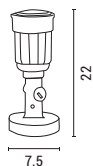

L 75mm
W 75mm
H 220mm
D Ø70mm

2 Years Warranty

*PAR 38
147-68900

Black
5202 06 15

Plastic

E27 Max 15W
220-240V IP44

H 420mm
D Ø75mm

2 Years Warranty