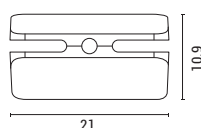

H 97mm
D Ø200mm

2 Years Warranty

145-20828

Black
5202 36 90

PP / Plastic

LED 7W
3.7V IP54
700Lm 4000K

L 210mm
W 113mm
H 109mm

2 Years Warranty