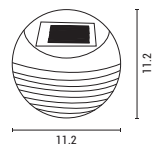

L 148mm
W 40mm
H 180mm

2 Years Warranty

VALUE series
145-20814

Black
5202 03 04

PP
LED 0.06W
20Lm 3000K
IP44

L 112mm
W 112mm
H 40mm

2 Years Warranty

PLUS series
145-20815