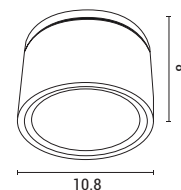

Aluminium & Glass
GU10 Max 7W
220-240V IP65
H 100mm
D Ø90mm
3 Years Warranty

Aluminium & Glass
GX53 Max 7W
220-240V IP65
H 80 mm
D Ø108mm
3 Years Warranty