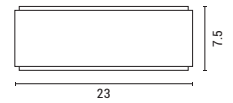

UP & DOWN LIGHT