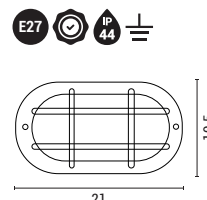

Plastic
E27 Max 10W
220-240V IP44
L 175mm
W 95mm
H 120mm
2 Years Warranty

Plastic & Glass
E27 Max 10W
220-240V IP44
L 205mm
W 100mm
H 118mm
2 Years Warranty

Aluminium & Glass
E27 Max 10W
220-240V IP44
L 210mm
W 105mm
H 85mm
2 Years Warranty

Aluminium
E27 Max 10W
220-240V IP44
L 270mm
W 130mm
H 100mm
2 Years Warranty

OUTLET