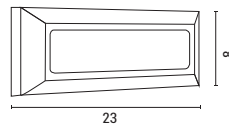

145-52080
White
5202 17 25

PRO series
Plastic & ABS
LED 4W
220-240V IP65
280Lm 3CCT
L 230mm
W 80mm
H 27mm

2 Years Warranty