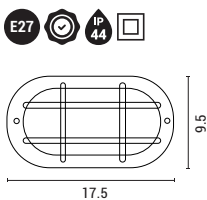

Plastic
E27 Max 10W
220-240V IP44
L 175mm
W 95mm
H 120mm
2 Years Warranty

Plastic & Glass
E27 Max 10W
220-240V IP44
L 205mm
W 100mm
H 118mm
2 Years Warranty

Aluminium & Glass
E27 Max 10W
220-240V IP44
L 210mm
W 105mm
H 85mm
2 Years Warranty

Aluminium
E27 Max 10W
220-240V IP44
L 270mm
W 130mm
H 100mm
2 Years Warranty

OUTLET