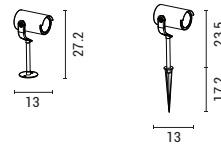

*PAR 38
147-68902

Black
5202 06 15

Plastic

E27 Max 15W
220-240V IP44

L 75mm
W 75mm
H 220mm
D Ø70mm

2 Years Warranty