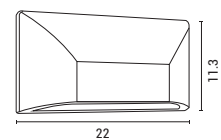

145-52051
Black
5202 19 45