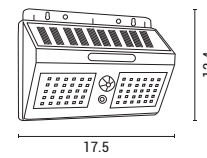

PP
LED 0.55W
80Lm 6500K
IP65

L 98mm
W 126mm
H 50mm

2 Years Warranty

PLUS series
145-20811

Black
5202 07 78

PP
LED 1.20W
120Lm 6500K
IP65

L 124mm
W 175mm
H 50mm

2 Years Warranty