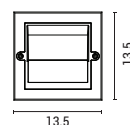

PRO series

Plastic & ABS

LED 6W
220-240V IP65
200Lm 3CCT

L 135mm
W 135mm
H 52mm

2 Years Warranty