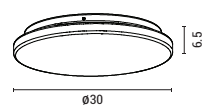

145-20070

White
5202 14 12

ABS base & PC cover

LED 18W
220-240V IP20
1900Lm 3CCT

H 65mm
D Ø300mm

2 Years Warranty