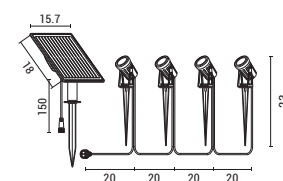

PRO series
145-20825

Black
5202 58 45

Aluminium

LED 1.50W
IP44 RGB

L 230mm
H 230mm
D Ø42mm

2 Years Warranty

RGB