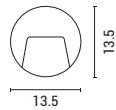

145-52093
White
5202 14 55

PRO series
Plastic & ABS
LED 3W
220-240V IP65
100Lm 4000K
H 32mm
D Ø135mm

2 Years Warranty