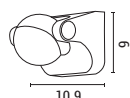

145-20207

Dark Grey
5202 29 85

Aluminium & Plastic

LED 8W
220-240V IP54
680Lm 3000K

L 114mm
W 90mm
H 105mm

2 Years Warranty

OUTLET