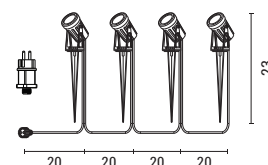

PLUS series
145-20824

Black
5202 39 40

Aluminium

LED 5.60W
500Lm 4000K
IP44

L 230mm
H 230mm
D Ø42mm

2 Years Warranty