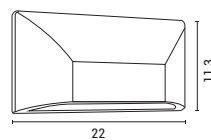

145-52077
Dark Grey
5202 19 45

PRO series
Plastic & ABS
LED 6W
220-240V IP65
380Lm 4000K
L 220mm
W 51mm
H 113mm
2 Years Warranty