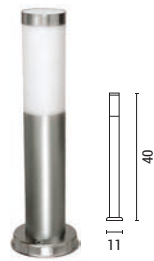

154-56022

Inox
5202 25 60

Stainless Steel & Plastic

E27 Max 12W
220-240V IP44

L 110mm
W 110mm
H 400mm
D Ø76mm

2 Years Warranty