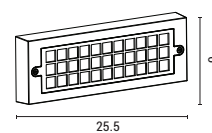

PRO series
Plastic & ABS
LED 6W
220-240V IP65
330Lm 3CCT
L 255mm
W 90mm
H 30mm
2 Years Warranty