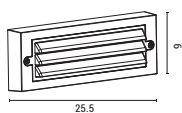

PRO series
Plastic & ABS
LED 6W
220-240V IP65
120Lm 3CCT
L 255mm
W 90mm
H 42mm
2 Years Warranty