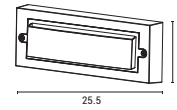

PRO series

Plastic & ABS

LED 6W
220-240V IP65
100Lm 3CCT

L 255mm
W 90mm
H 42mm

2 Years Warranty