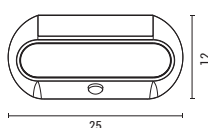

PLUS series

145-20826

Black
5202 30 40

PP / Plastic

LED 5W
3.7V IP54
500Lm 4000K

L 250mm
W 120mm
H 66mm

2 Years Warranty

147-99865

Solar LED Bulkhead
Lights Stand

The stand fills
with 10pcs per code
(x3 codes) 30pcs in total

L 375mm
W 575mm
H 1270mm