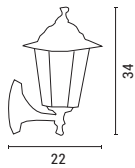

Dark Grey
5202 52 45

Aluminium & Polycarbonate

E27 Max 15W
220-240V IP44

L 100mm
W 100mm
H 650mm

2 Years Warranty

Aluminium & Glass

E27 Max 12W
220-240V IP44

L 160mm
W 220mm
H 340mm
2 Years Warranty