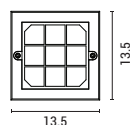

PRO series

Plastic & ABS

LED 6W
220-240V IP65
420Lm 3CCT

L 135mm
W 135mm
H 32mm

2 Years Warranty