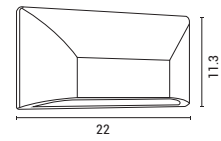

145-52052
Grey
5202 19 45