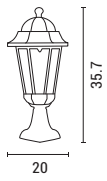

154-55105
Black
5202 14 85

154-55107
Bronze
5202 15 60

Aluminium & Glass
E27 Max 12W
220-240V IP44
L 200mm
W 200mm
H 357mm
2 Years Warranty

154-55133
Black
5202 17 65

154-55135
Bronze
5202 18 75

Aluminium & Glass
E27 Max 12W
220-240V IP44
L 150mm
W 150mm
H 440mm
2 Years Warranty