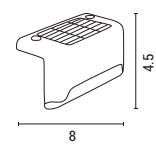

PLUS series
145-20815

Black
5202 05 62

Plastic & ABS
LED 0.20W
60Lm 3000K
IP44

L 80mm
W 44mm
H 45mm

2 Years Warranty