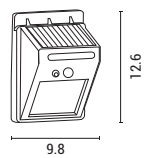

PP
LED 0.55W
80Lm 6500K
IP65

L 98mm
W 126mm
H 50mm

2 Years Warranty

PLUS series
145-20811

Black
5202 07 78

PP
LED 1.20W
120Lm 6500K
IP65

L 124mm
W 175mm
H 50mm

2 Years Warranty