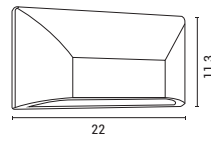

145-52074
White
5202 19 45

PRO series
Plastic & ABS
LED 6W
220-240V IP65
380Lm 4000K
L 220mm
W 51mm
H 113mm
2 Years Warranty