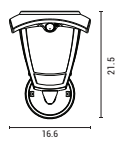

PRO series
145-20860

Black
5202 23 25

Plastic

LED 3W
400Lm 3CCT
IP44

L 166mm
W 195mm
H 215mm

2 Years Warranty