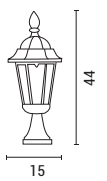

154-55115
Bronze
5202 16 20