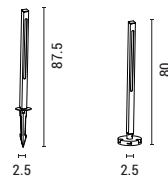

145-20652

Matt Black
5202 54 80

Aluminium

LED 12W
220-240V IP65
540Lm 3000K

L 25mm
W 25mm
H 800mm

2 Years Warranty