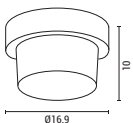

PRO series
145-20202

Black
5202 22 60

Aluminium & Plastic

LED 12W
220-240V IP65
960Lm 3000K

W 100mm
D Ø169mm

2 Years Warranty

OUTLET