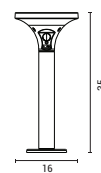

PRO series
145-20863

Black
5202 26 15

Plastic

LED 3.8W
500Lm 3CCT
IP44

L 160mm
W 160mm
H 350mm

2 Years Warranty