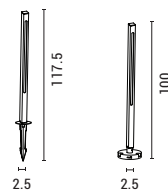

145-20653

Matt Black
5202 58 40

Aluminium

LED 15W
220-240V IP65
630Lm 3000K

L 25mm
W 25mm
H 1000mm

2 Years Warranty