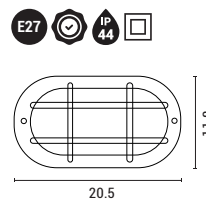

Plastic
E27 Max 10W
220-240V IP44
L 175mm
W 95mm
H 120mm
2 Years Warranty

Plastic & Glass
E27 Max 10W
220-240V IP44
L 205mm
W 100mm
H 118mm
2 Years Warranty

Aluminium & Glass
E27 Max 10W
220-240V IP44
L 210mm
W 105mm
H 85mm
2 Years Warranty

Aluminium
E27 Max 10W
220-240V IP44
L 270mm
W 130mm
H 100mm
2 Years Warranty

OUTLET