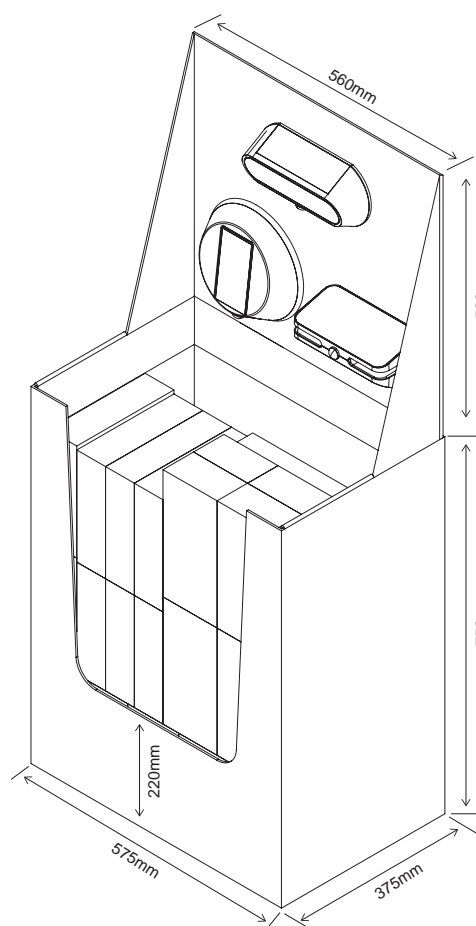

PLUS series

145-20826

Black
5202 30 40

PP / Plastic

LED 5W
3.7V IP54
500Lm 4000K

L 250mm
W 120mm
H 66mm

2 Years Warranty

147-99865

Solar LED Bulkhead
Lights Stand

The stand fills
with 10pcs per code
(x3 codes) 30pcs in total

L 375mm
W 575mm
H 1270mm