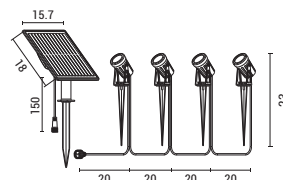

PRO series
145-20823

Black
5202 58 80

Aluminium

LED 2.4W
240Lm 4000K
IP44

L 230mm
H 230mm
D Ø42mm

2 Years Warranty