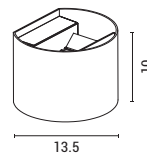

Aluminium **1-100°**
LED 10W
220-240V IP54
480Lm 3CCT
L 130,5mm
W 120mm
H 100mm
2 Years Warranty