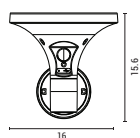

PRO series
145-20862

Black
5202 22 65

Plastic

LED 3.8W
500Lm 3CCT
IP44

L 160mm
W 167mm
H 156mm

2 Years Warranty