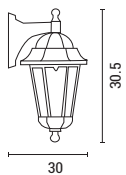

154-55125
Black
5202 17 85